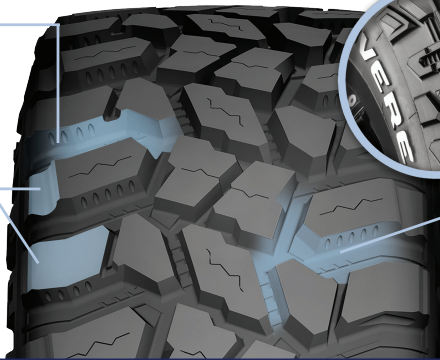

The Discoverer STT Pro with patented Armor Teck3[®] technology for extreme off-road challenges

OFF ROAD PERFORMANCE

Tread pattern designed to get you through extreme off-road trails while providing a quiet ride when back on the pavement

DURABILITY

Patented Armor Teck3[®] technology strengthens the tire sidewall to improve protection when driving over boulders and uneven tough terrains

Rubber formulated to combat shredding and damage from stones and off-road obstacles

Mud Slingers™ 2.0

Deeper and wider grooves with additional notches for more grip to clear and to power through thick mud

Earth Diggers™ Technology

Tackle tricky terrain with large blocks with alternating mud scoops to dig into loose dirt, sand and sticky mud

Rock Climber Sidewall™ Technology

Conquer even the toughest obstacles with deep "climber cleats" and flex grooves built into the side of the tire that grip jagged rocks and power through thick mud

Stone Armor™ Technology